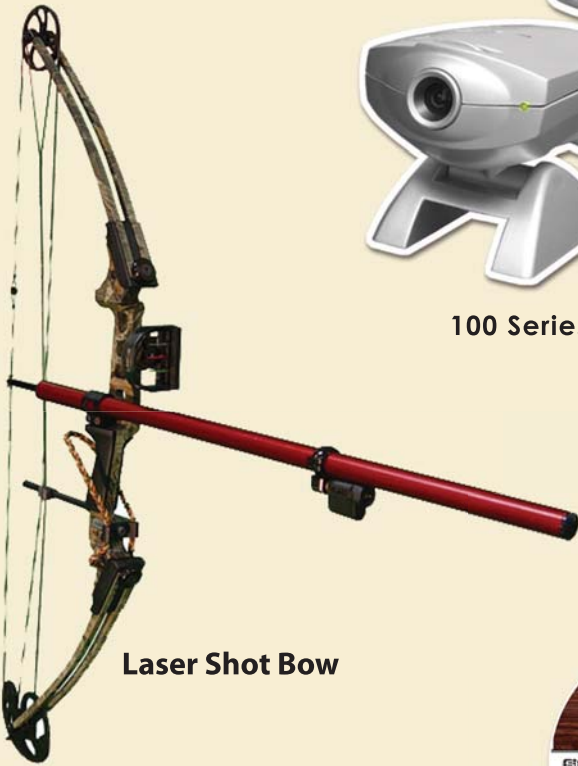

# LASER SHOT

INCORPORATED

**Laser Shot Bow**

**100 Series Laser Detection Camera**  
USB 1.0

**PACKAGE INCLUDES:**

- 100 Series Laser Detection Camera
- Laser Shot Bow
- Bow Case
- Software: Shooter's Challenge Archery Edition
- Software: Camera Setup Disc
- User's Manual(s)